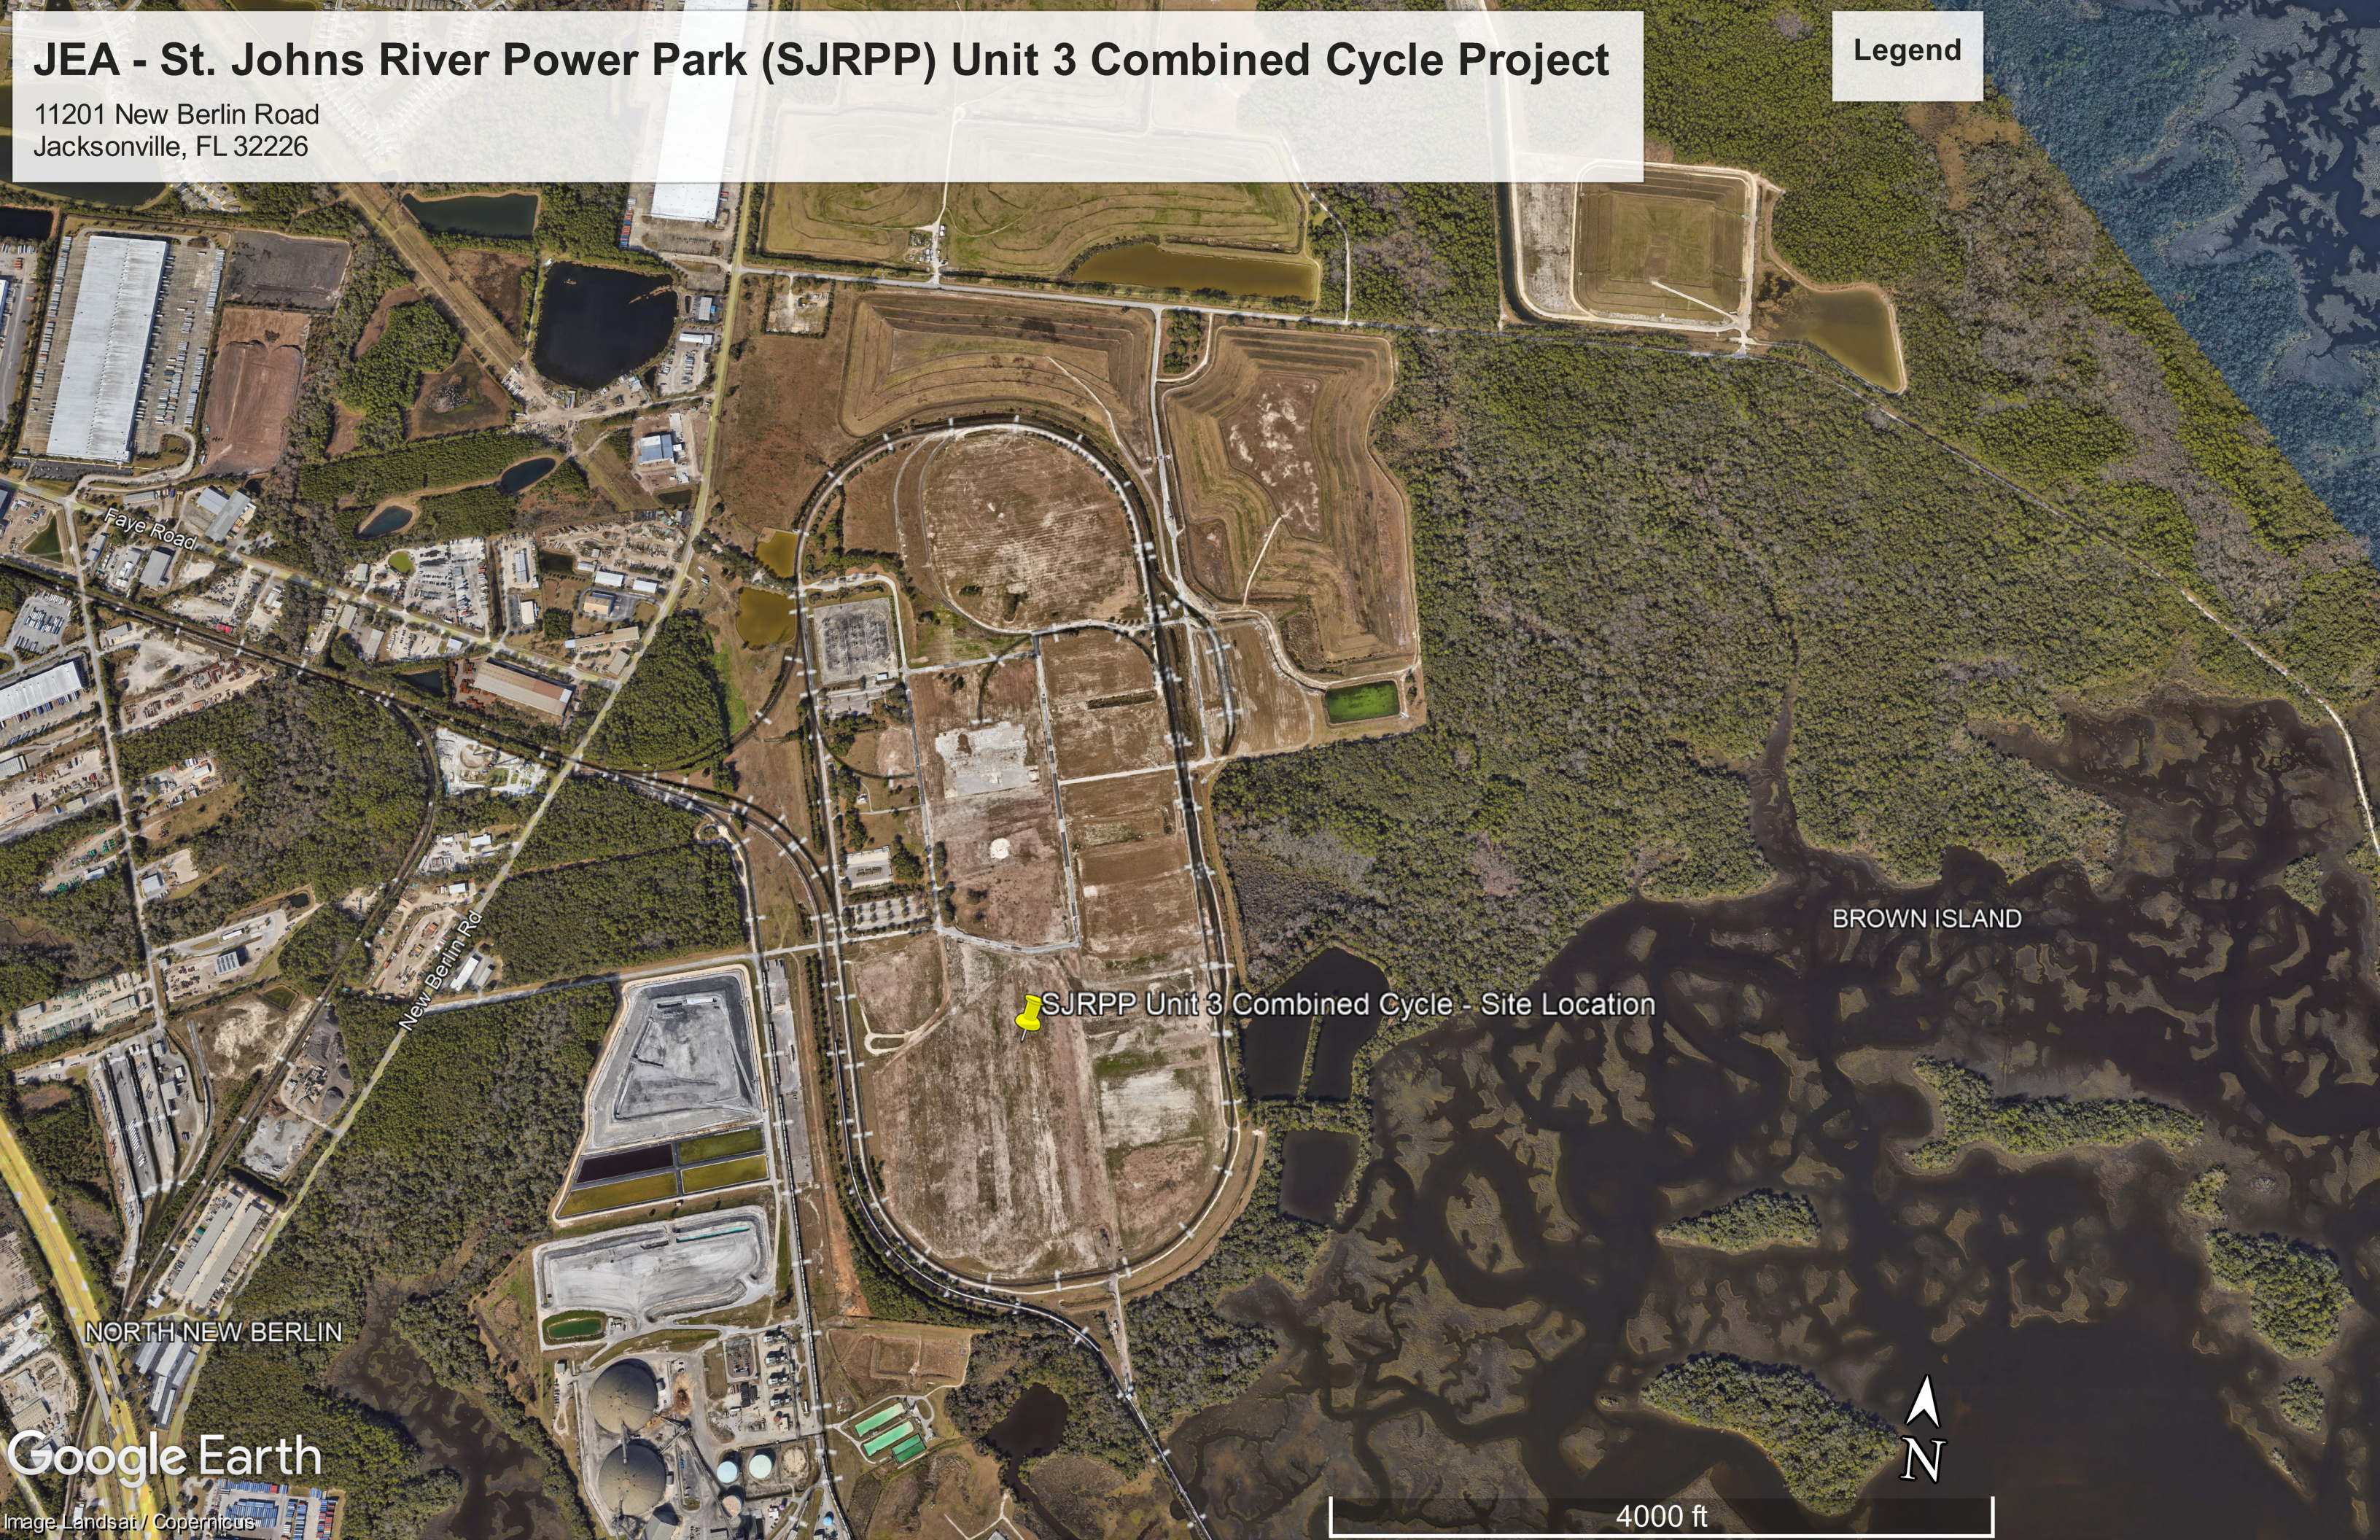

JEA - St. Johns River Power Park (SJRPP) Unit 3 Combined Cycle Project

11201 New Berlin Road
Jacksonville, FL 32226

Legend

SJRPP Unit 3 Combined Cycle - Site Location

BROWN ISLAND

NORTH NEW BERLIN

Google Earth

Image Landsat / Copernicus

4000 ft